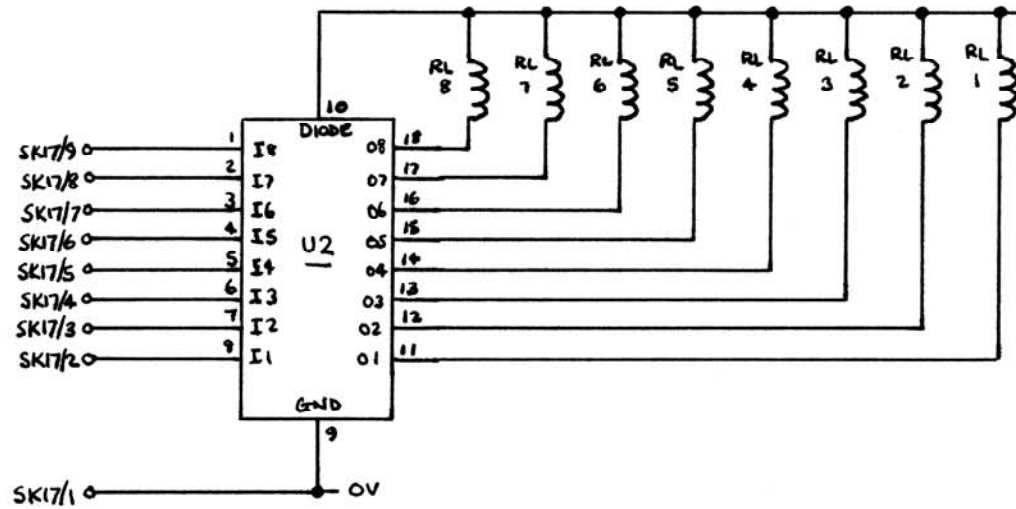

NOTE: ALL RELAYS HAVE INTERNAL
SNUBBER DIODES

OPTIONAL LINEAR P.S.U.