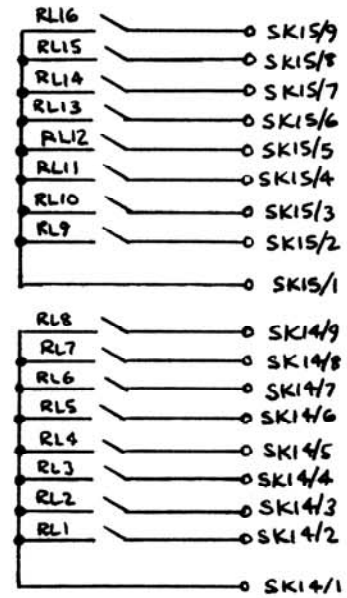

NOTE: ALL RELAYS HAVE INTERNAL
SNUBBER DIODES

OPTIONAL LINEAR P.S.U.